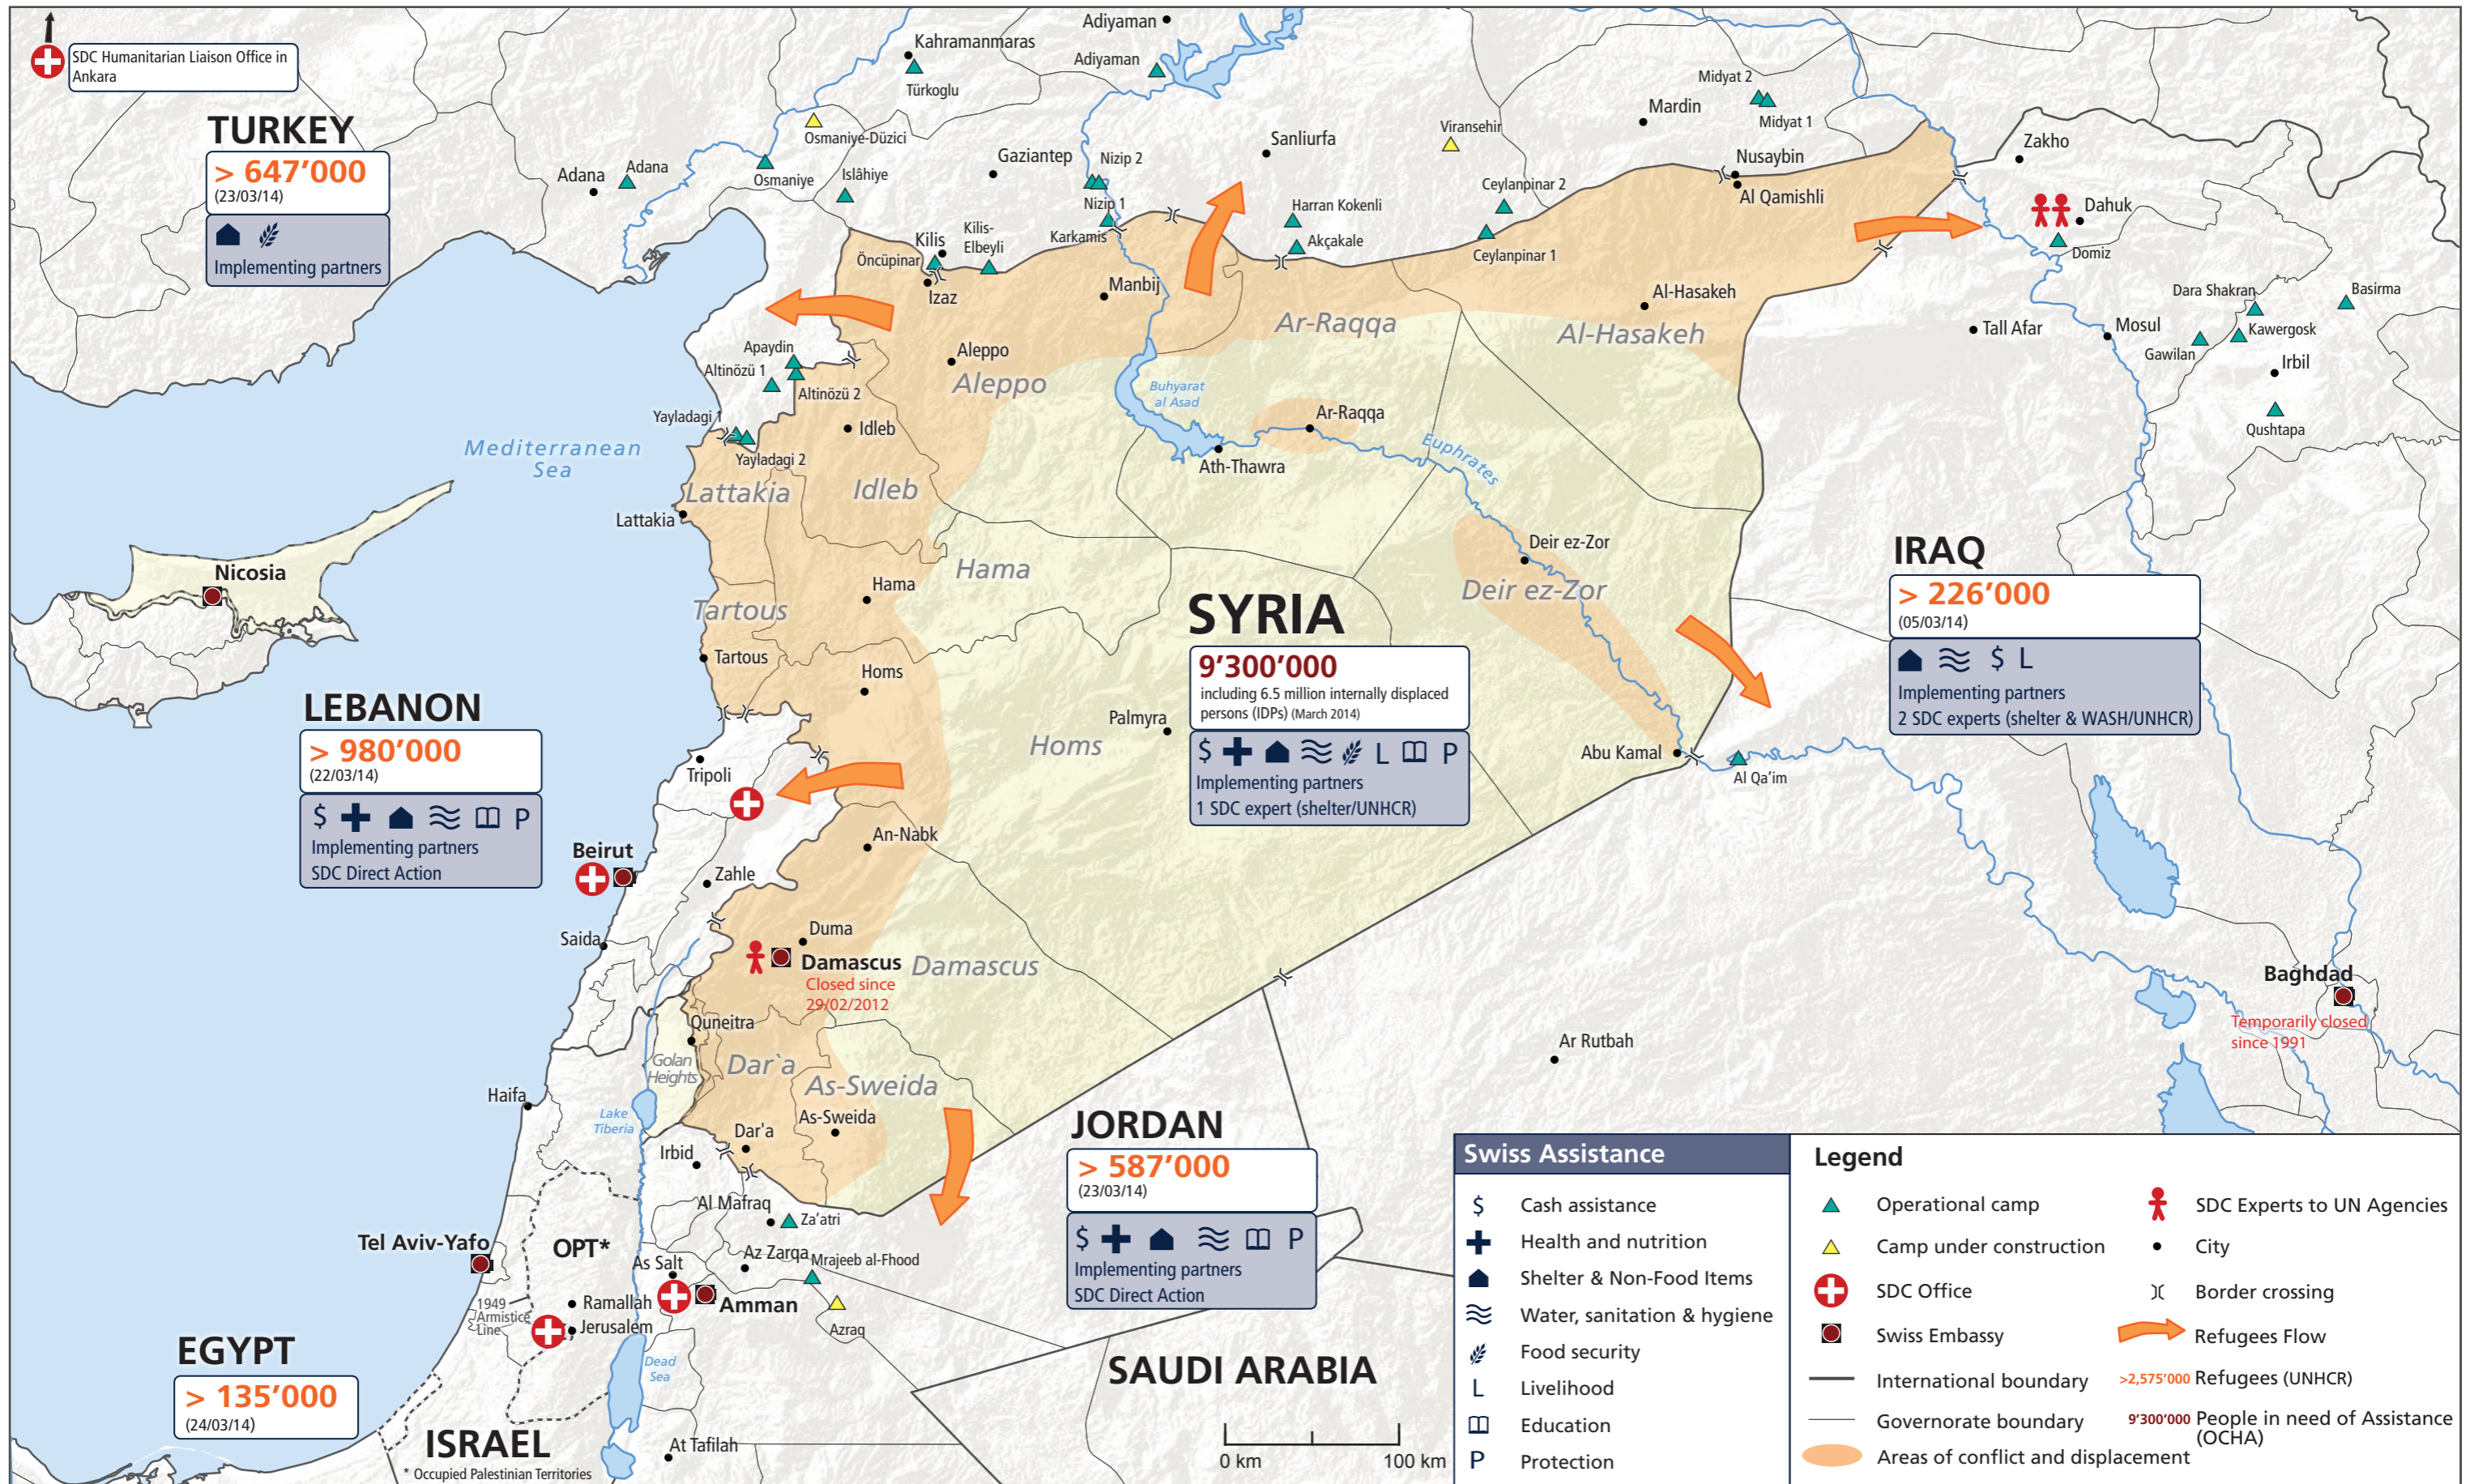

Situation in Syria as of March 28, 2014

Internally Displaced Persons and Refugees, Swiss Representation and Assistance

Schweizerische Eidgenossenschaft
Confédération suisse
Confederazione Svizzera
Confederaziun svizra
SDC, Humanitarian Aid and Swiss Humanitarian Aid Unit

Some international boundaries are not settled yet, all boundaries are shown for illustration purpose only and do not reflect any official position of Switzerland.

Sources: made with Natural Earth, free vector and raster map data © naturalearthdata.com; thematic data Swiss Agency for Development and Cooperation, US Department of State, US Agency for International Development, UNHCR, HIU, OCHA, Internal Displacement Monitoring Center

Data compiled by FDFA, STS Geoservices